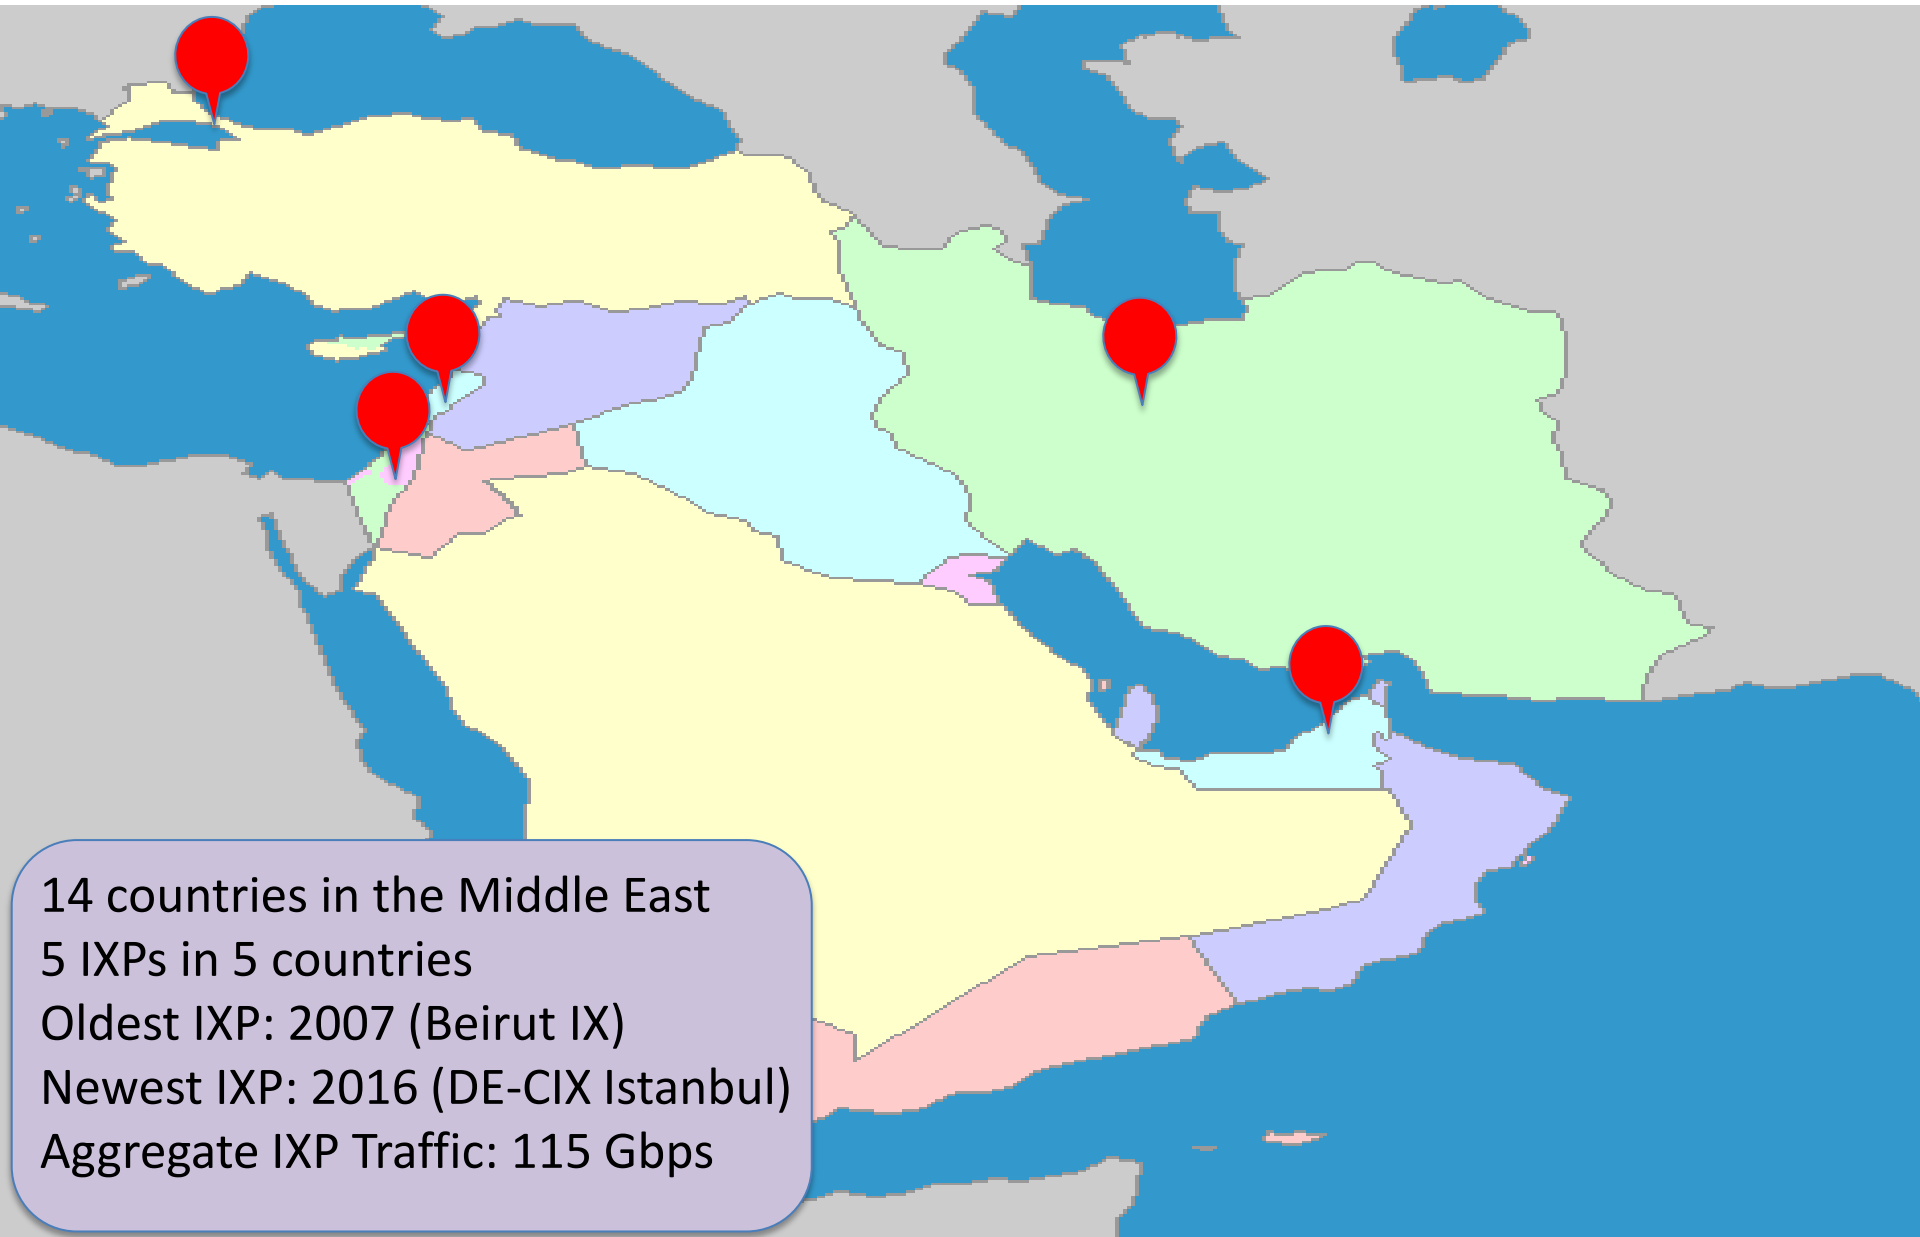

Internet Exchange Points in the Middle East

14 countries in the Middle East
5 IXPs in 5 countries
Oldest IXP: 2007 (Beirut IX)
Newest IXP: 2016 (DE-CIX Istanbul)
Aggregate IXP Traffic: 115 Gbps

Growth in the Middle East

- Multi-lateral (a route server is available but usage is not mandatory and bi-lateral peering is also allowed)
- Layer 3 peering (networks connect via OSI Layer 3 to the IXP route server)

Does the IXP support remote peering?