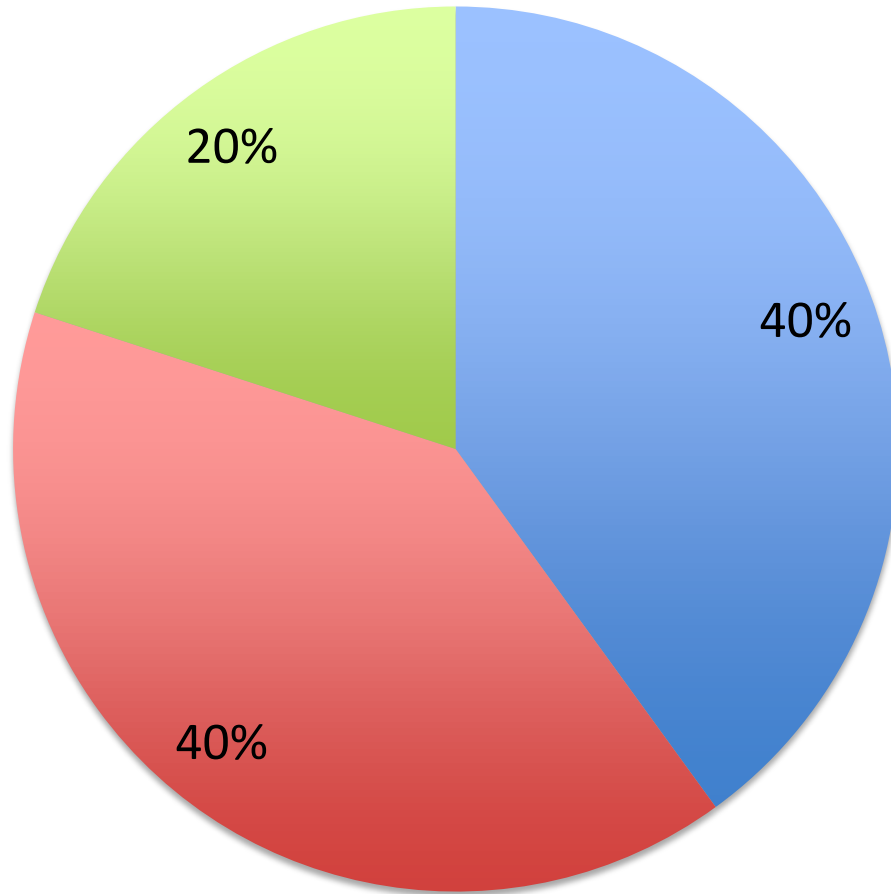

Does the IXP have route servers?

- Yes, more than one route server.
- Yes, one route server.
- No, the IXP does not have any route servers.