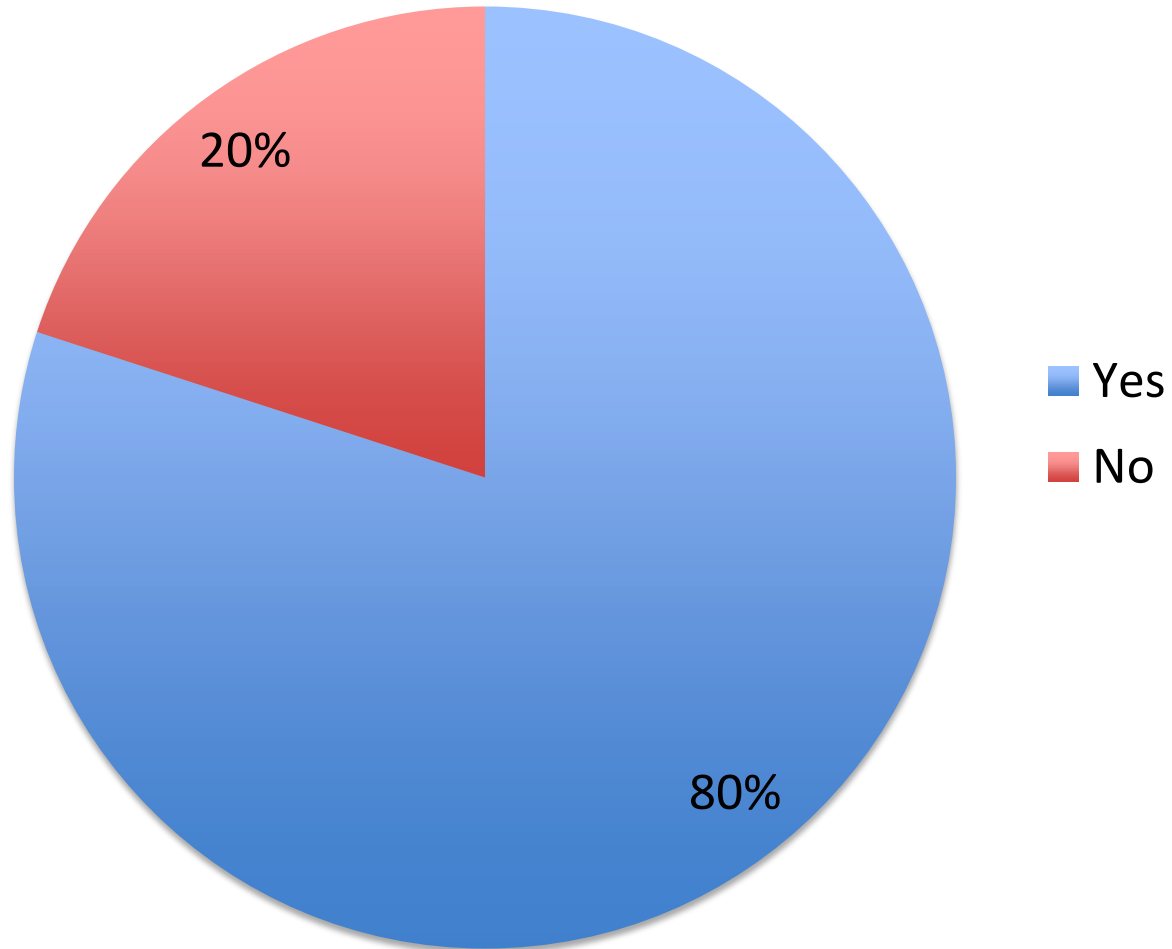

Does the IXP publish traffic statistics?