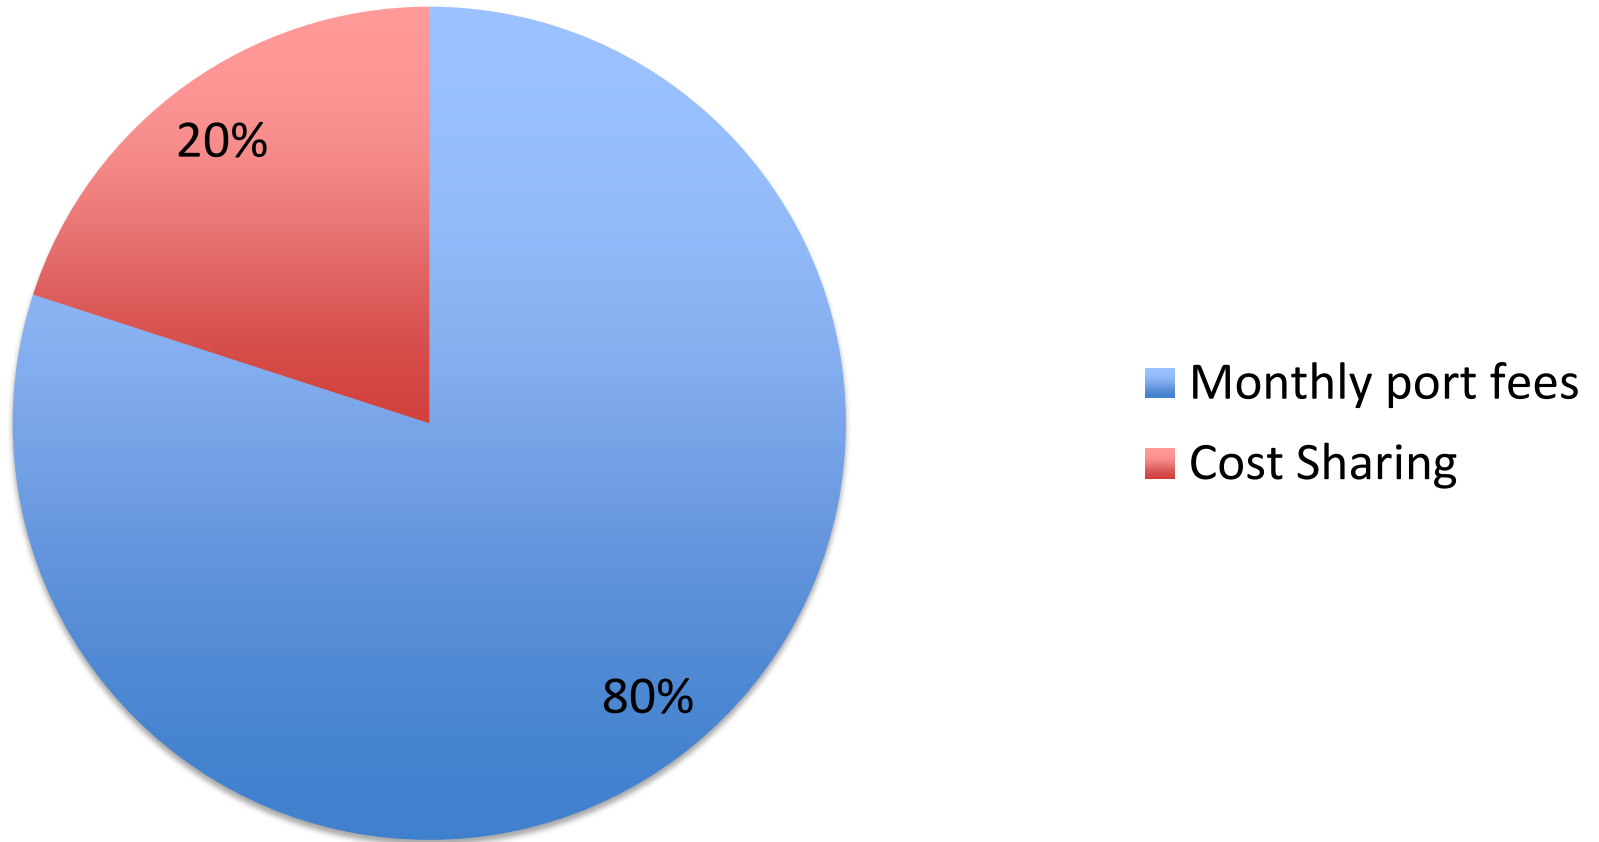

Does the IXP charge any fees?