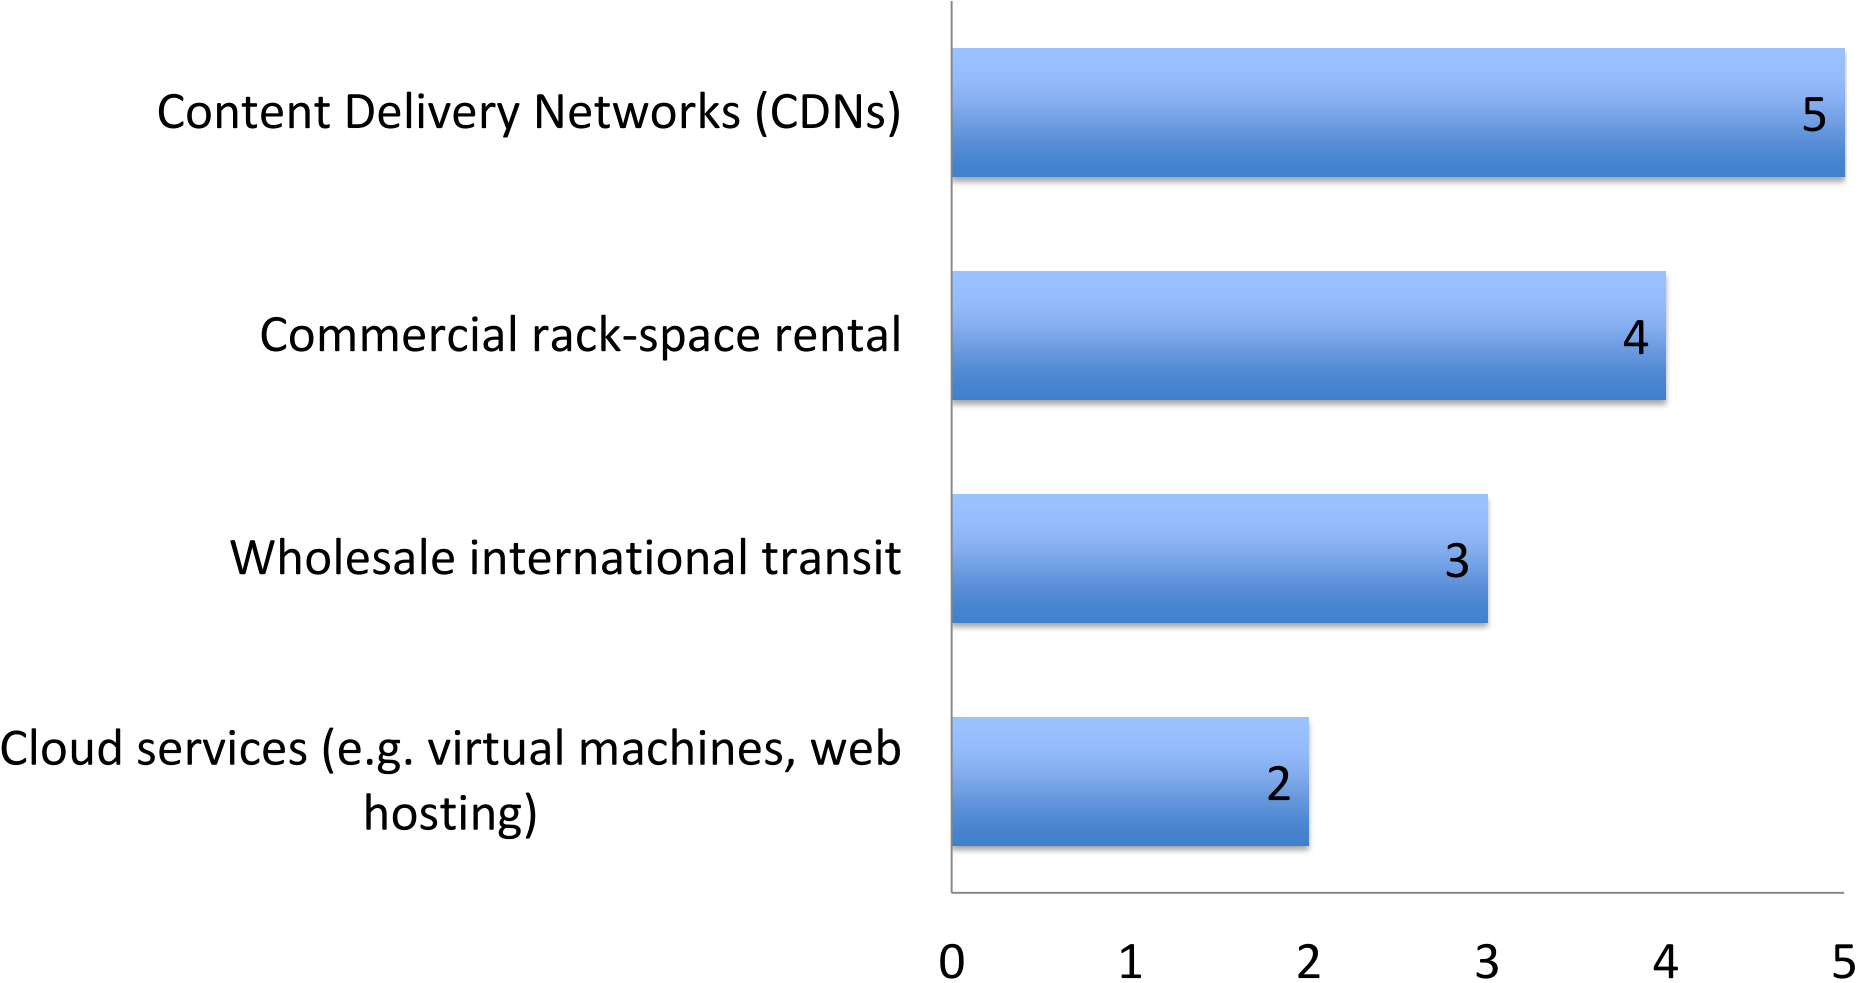

Does the IXP offer a Service Level Agreement (SLA) to the networks that connect?

Does the IXP charge any fees?

Who owns the building the IXP resides in?

-  An academic institution
-  A network operator
-  Government
-  A carrier-neutral data-center operator

Who controls physical access to the IXP room/facility?

Which of these features does the IXP facility have?

Are any of the following services available at the exchange facility

What type of peering model is in place at the IXP?