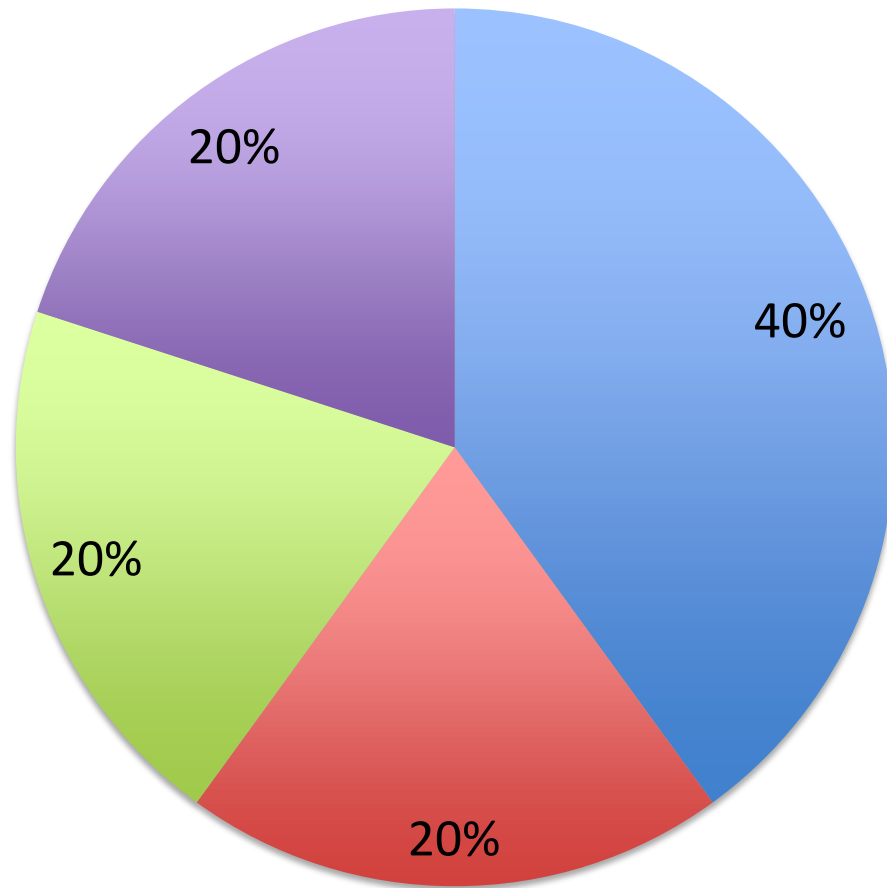

Who owns the building the IXP resides in?

- An academic institution
- A network operator
- Government
- A carrier-neutral data-center operator