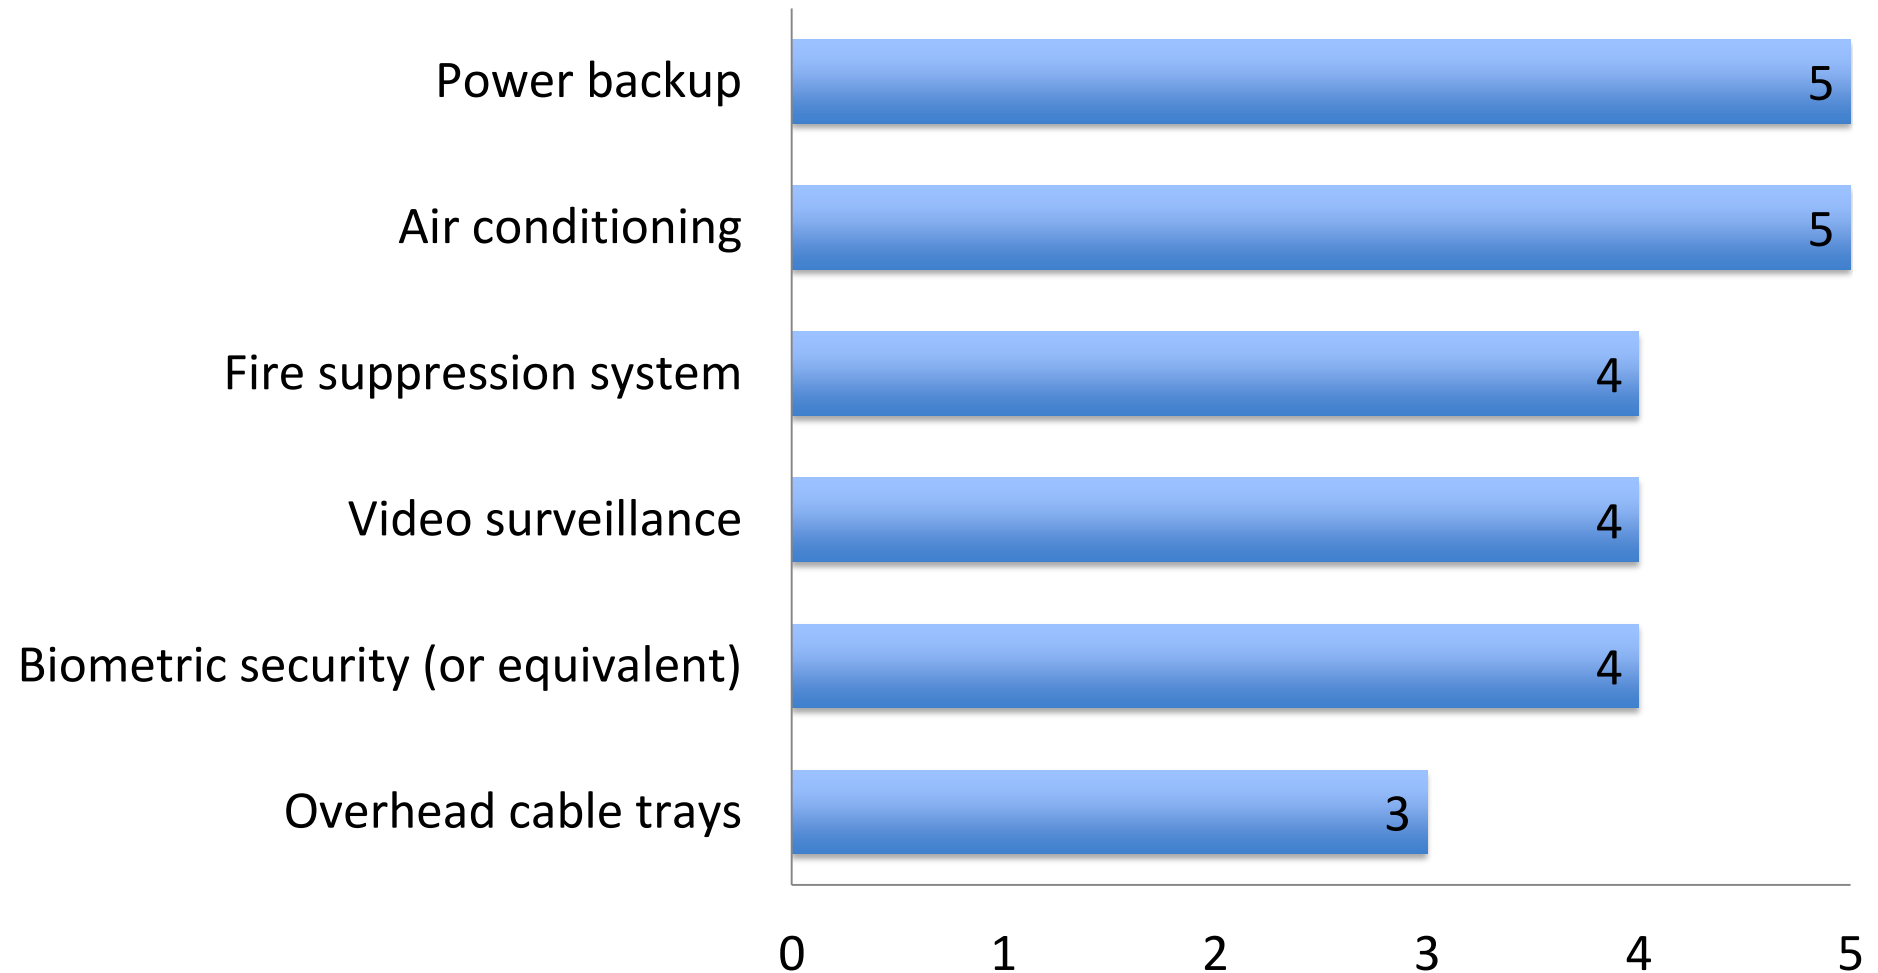

Who controls physical access to the IXP room/facility?

Which of these features does the IXP facility have?

Are any of the following services available at the exchange facility

What type of peering model is in place at the IXP?