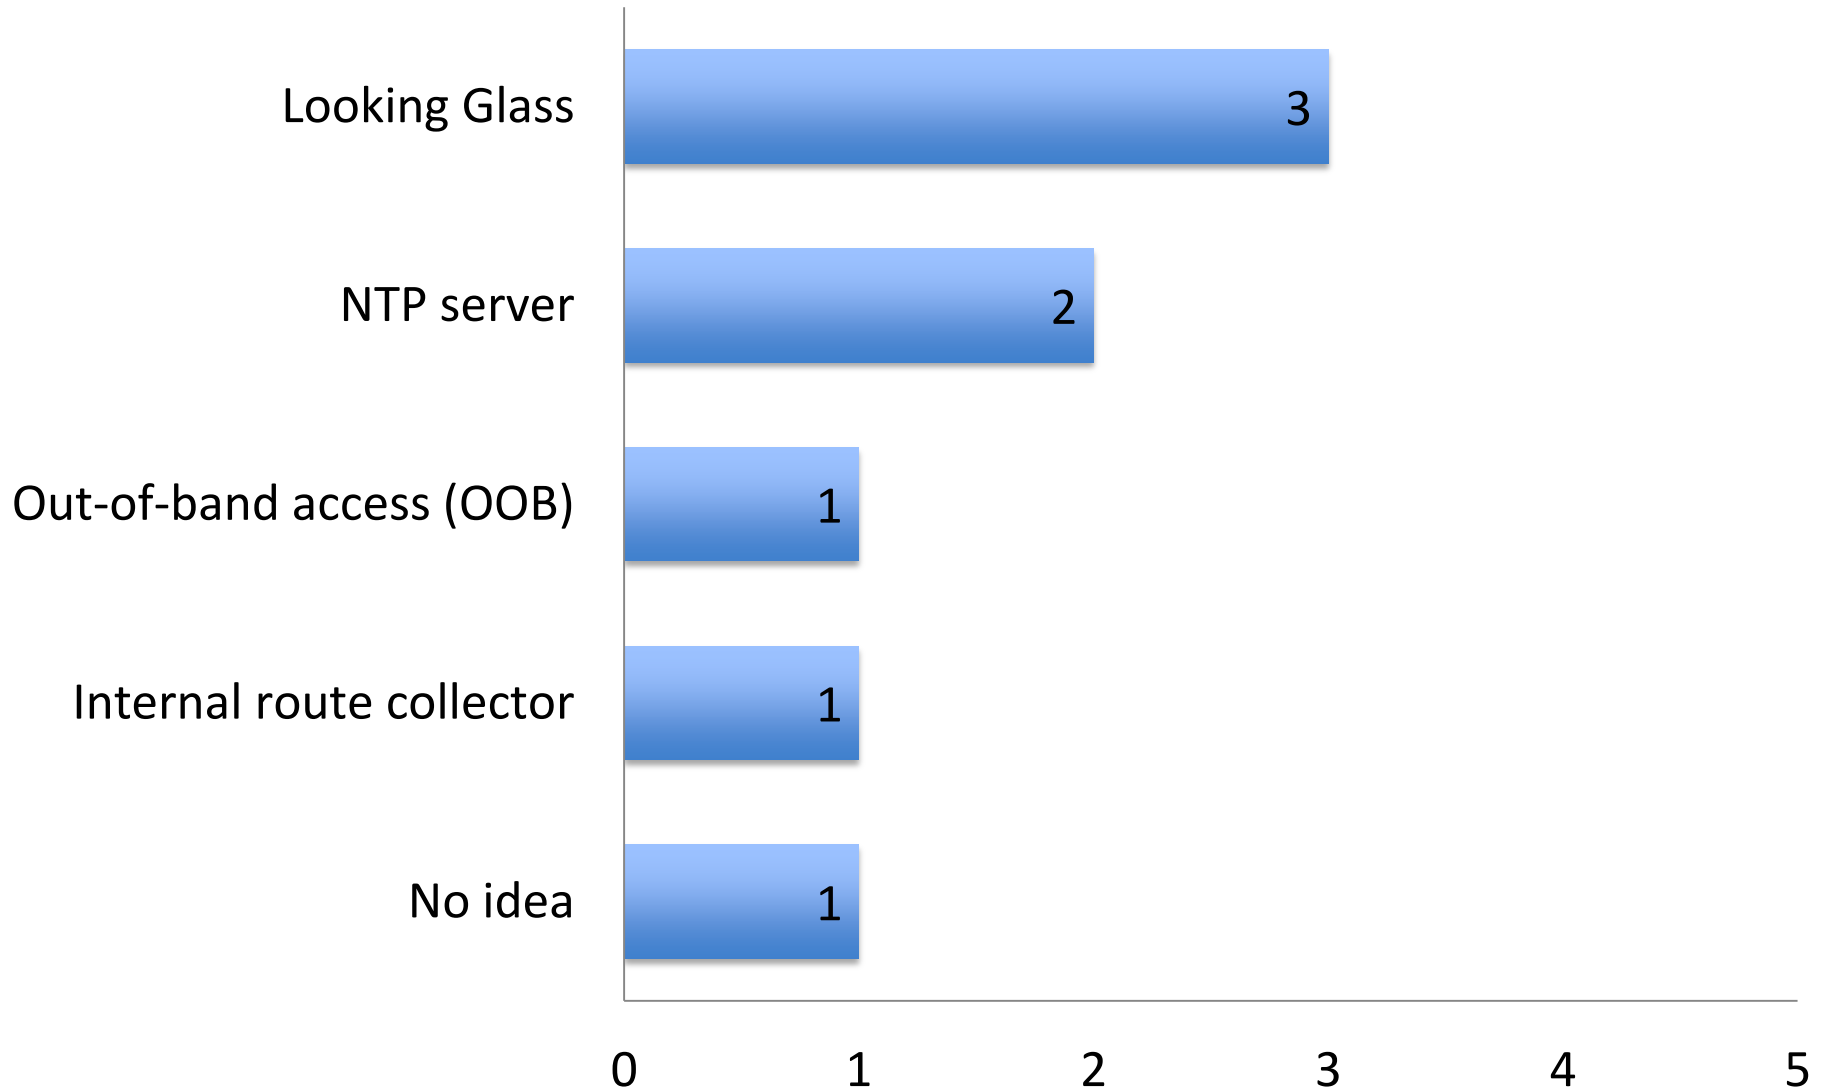

What other value added services (VAS) are available at the exchange?