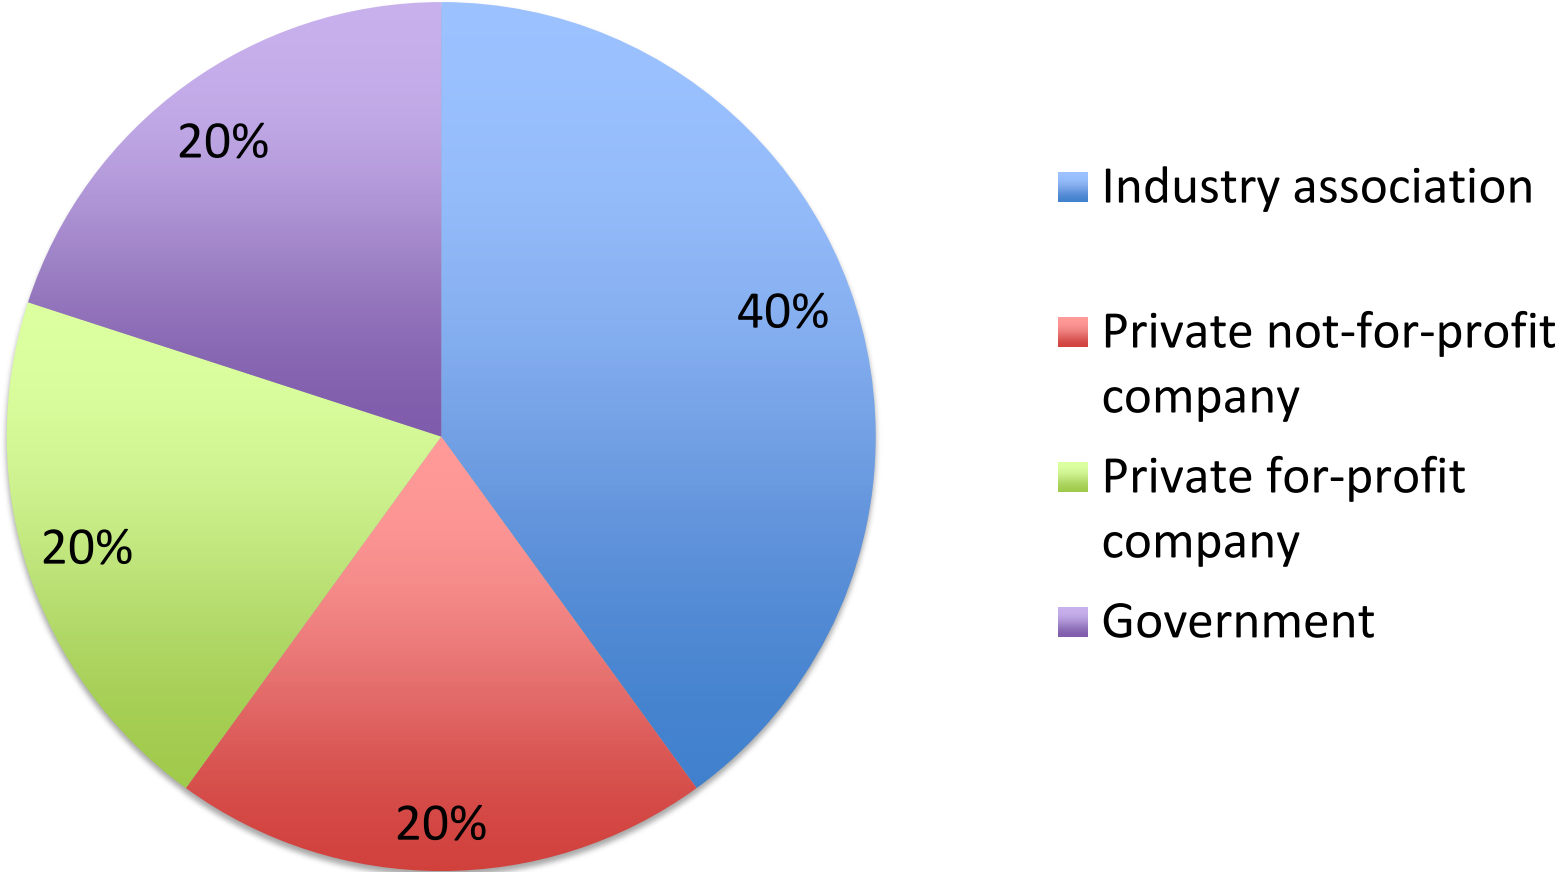

What type of organization governs the IXP?