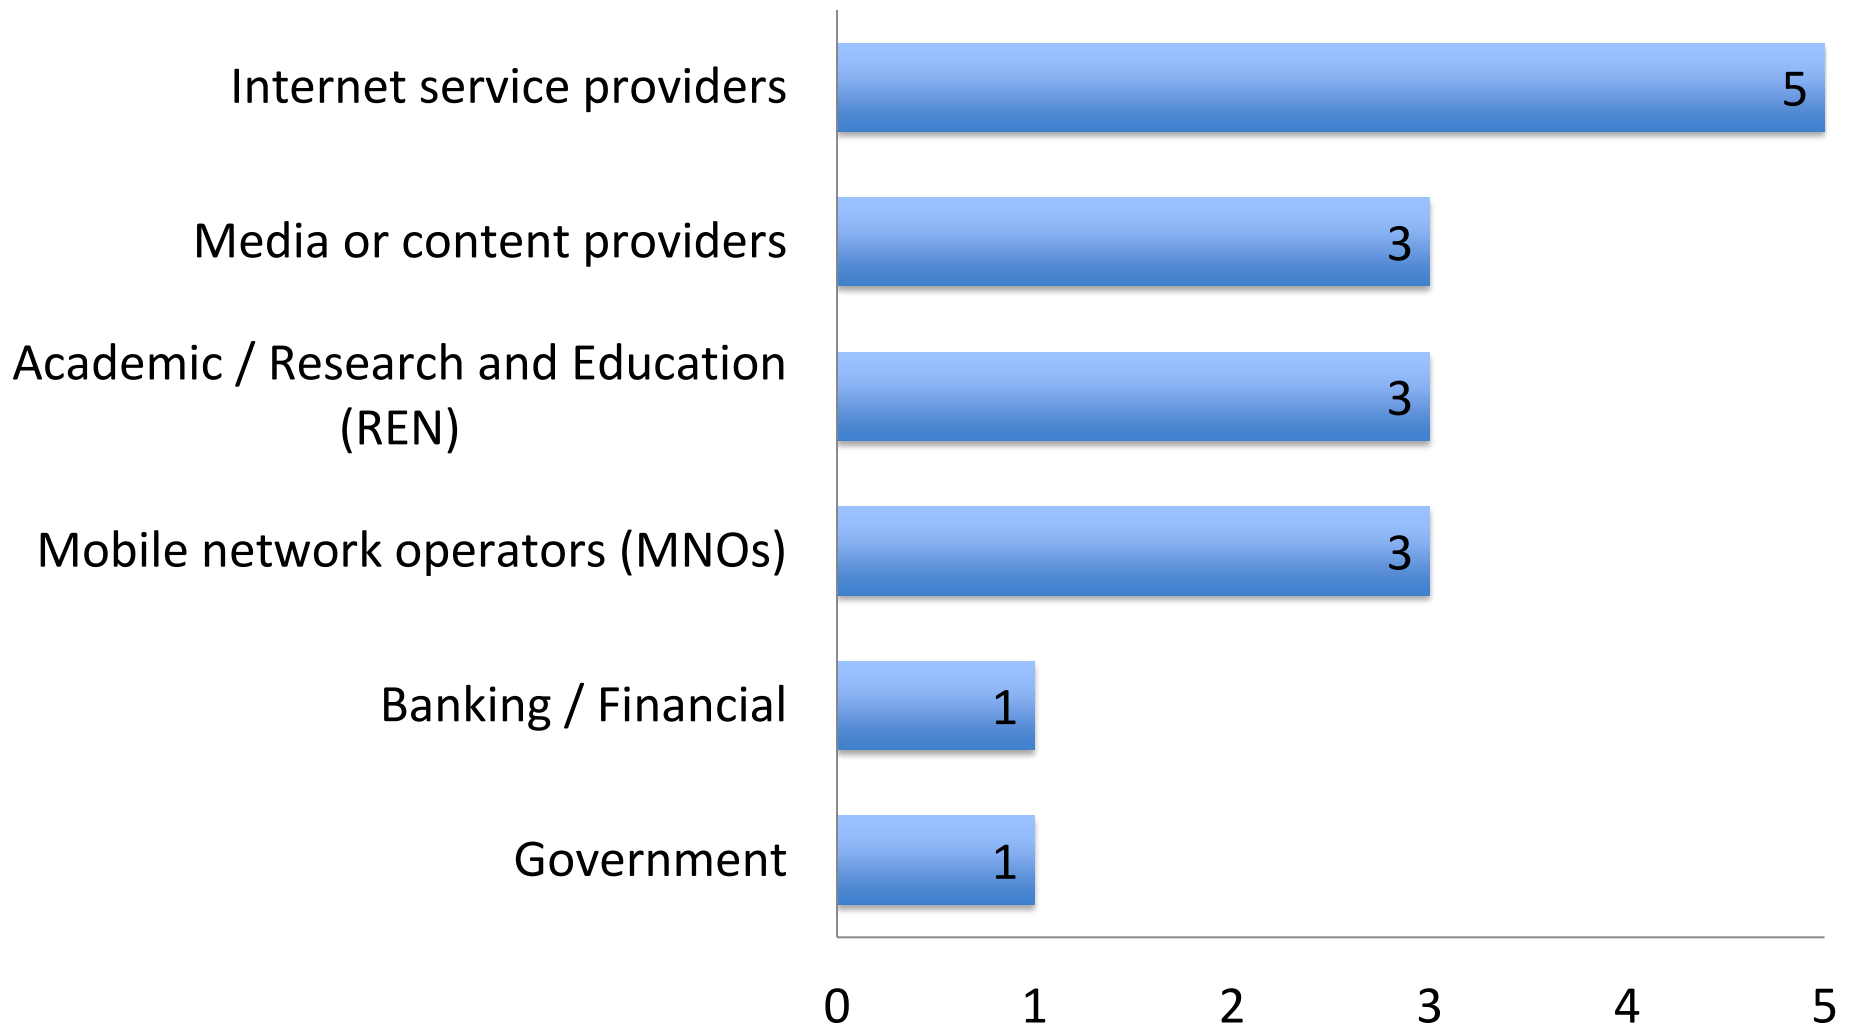

What type of peering model is in place at the IXP?