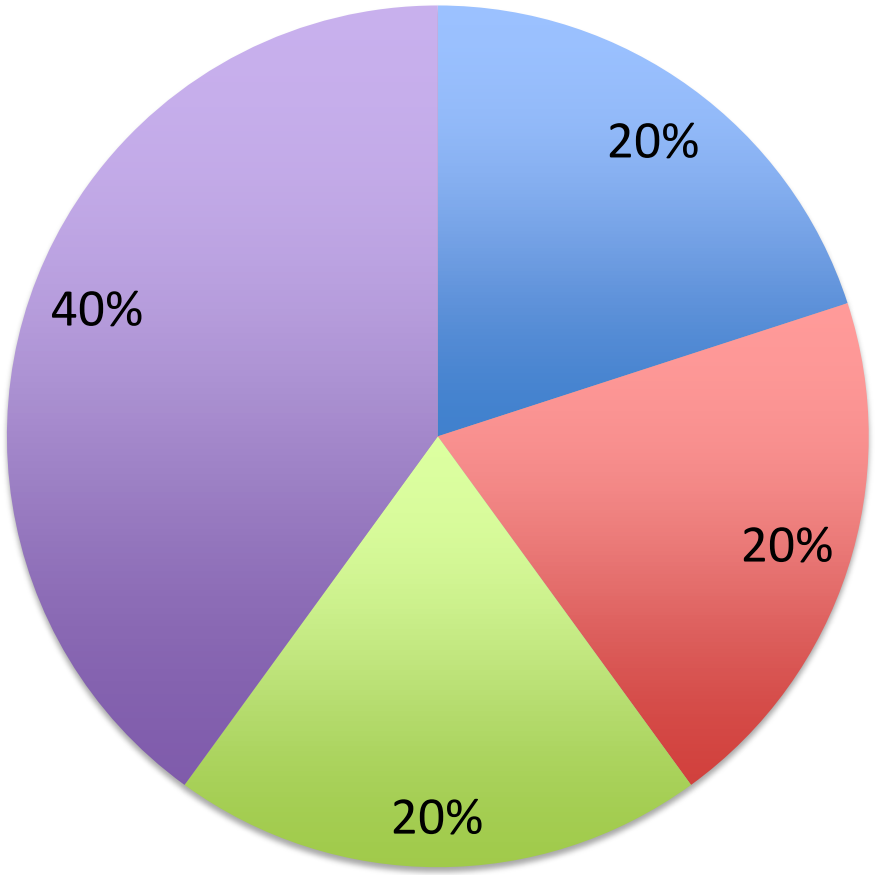

Does the IXP have and use assigned IP address space?

- Yes, it uses assigned IPv4 and IPv6 address space.
- Yes, it uses assigned IPv4 address space (only).
- No, it uses private address space (RFC1918).
- I don't know.