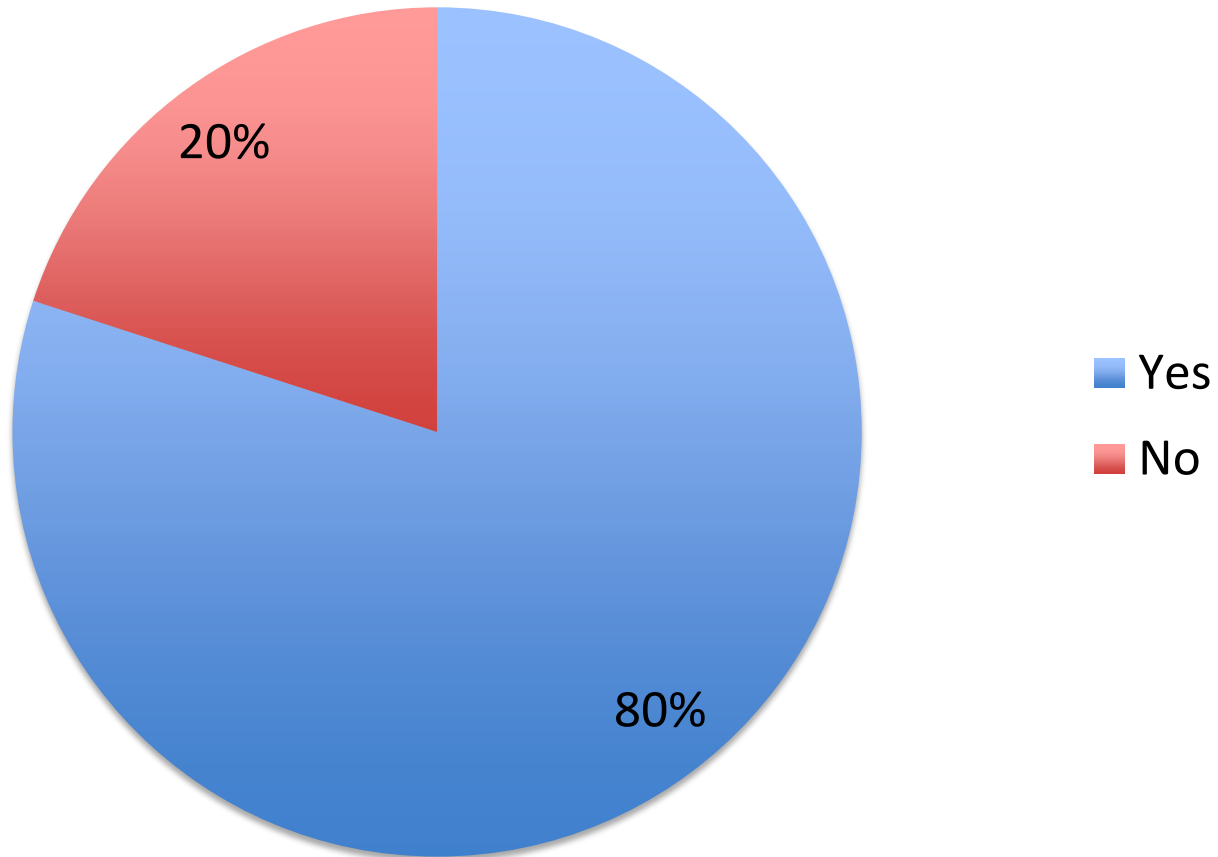

Does the IXP offer a Service Level Agreement (SLA) to the networks that connect?