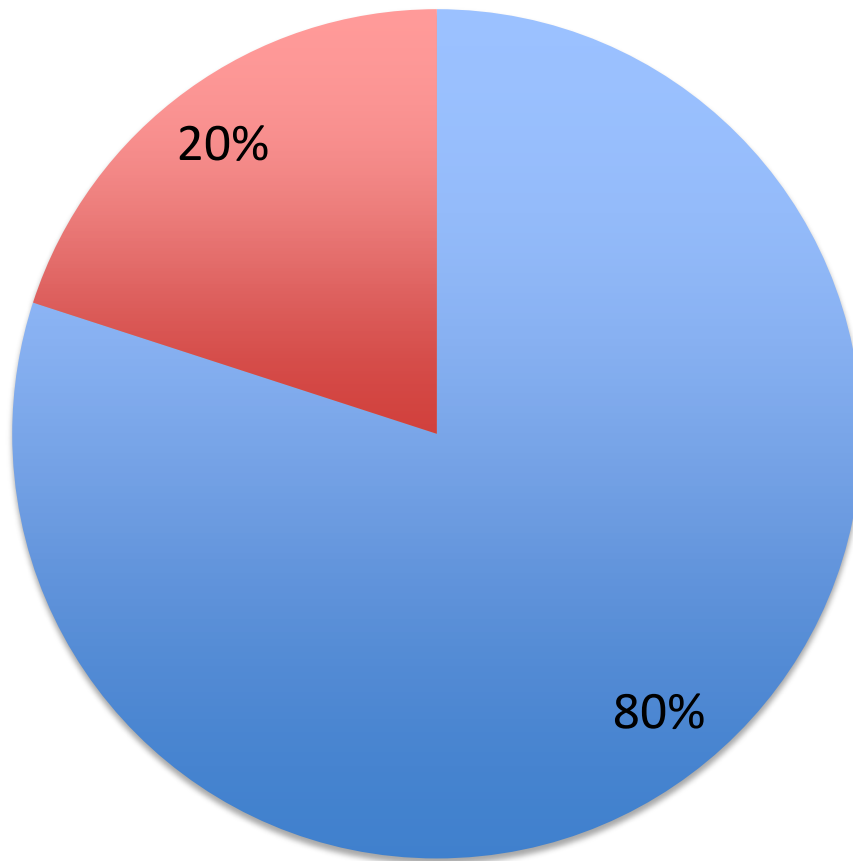

Does the IXP have an informal or contractual relationship with the networks that connect to it?

- Contractual (networks must sign a contract to connect to the IXP)
- Informal (networks do not need to sign a contract to connect to the IXP)