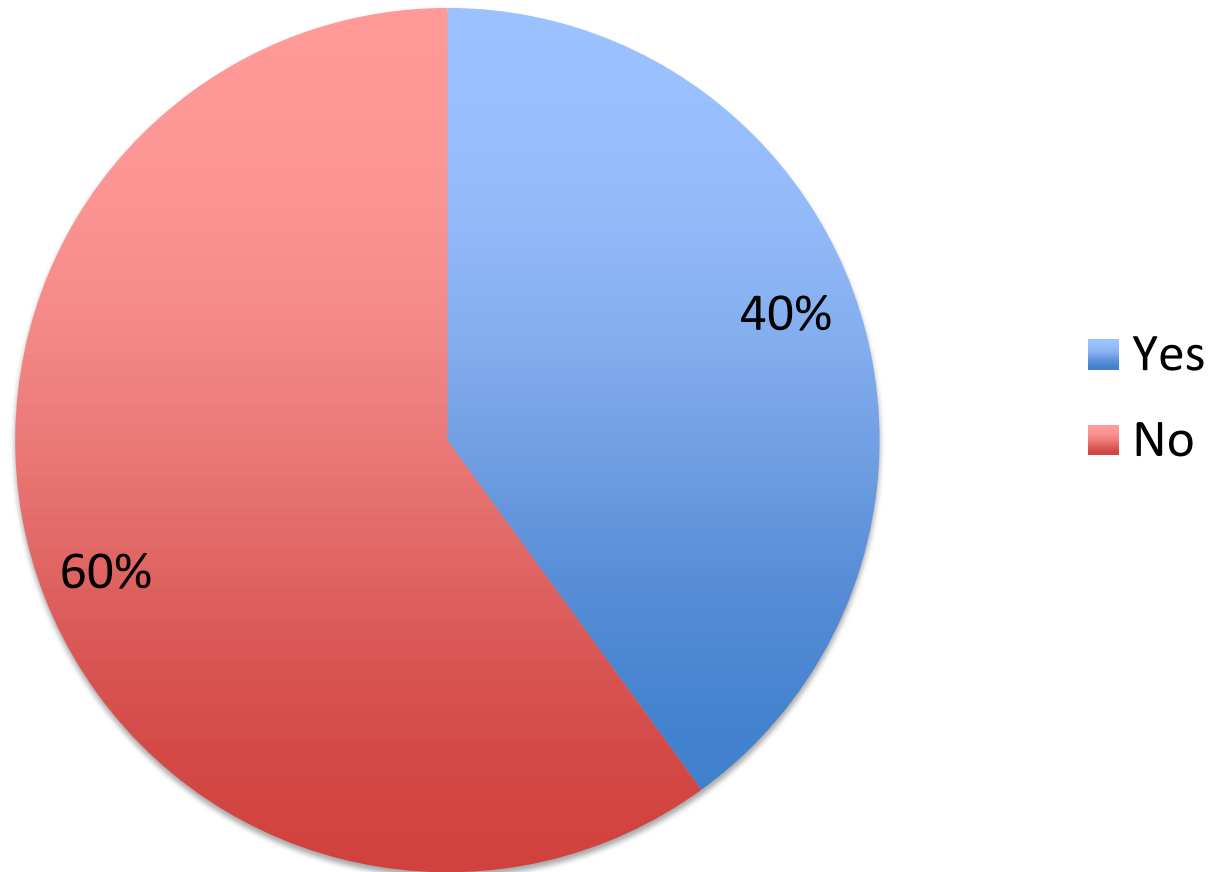

What type of peering model is in place at the IXP?

Does the IXP publish traffic statistics?

Does the IXP publish separate IPv6 traffic statistics?

Does the IXP support private interconnects or VLANs which carry traffic not included in the statistics above?