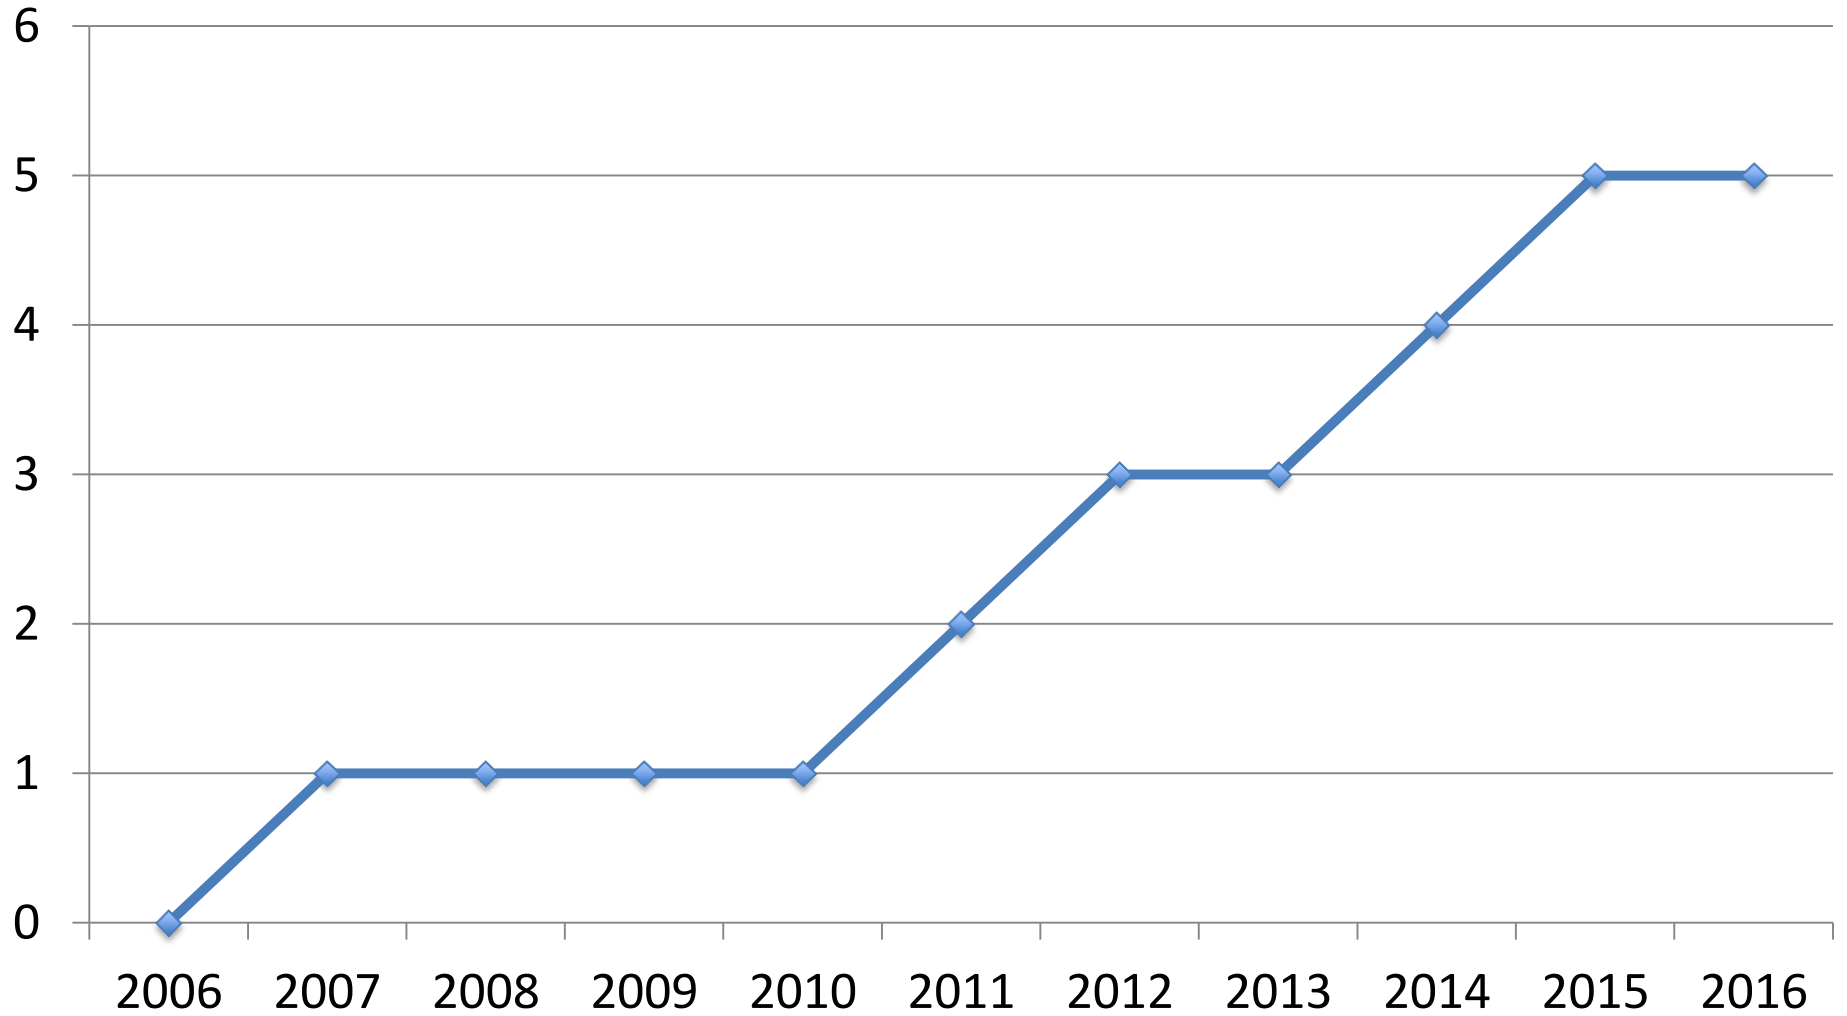

Internet Exchange Points in the Middle East

14 countries in the Middle East
5 IXPs in 5 countries
Oldest IXP: 2007 (Beirut IX)
Newest IXP: 2016 (DE-CIX Istanbul)
Aggregate IXP Traffic: 115 Gbps

Growth in the Middle East