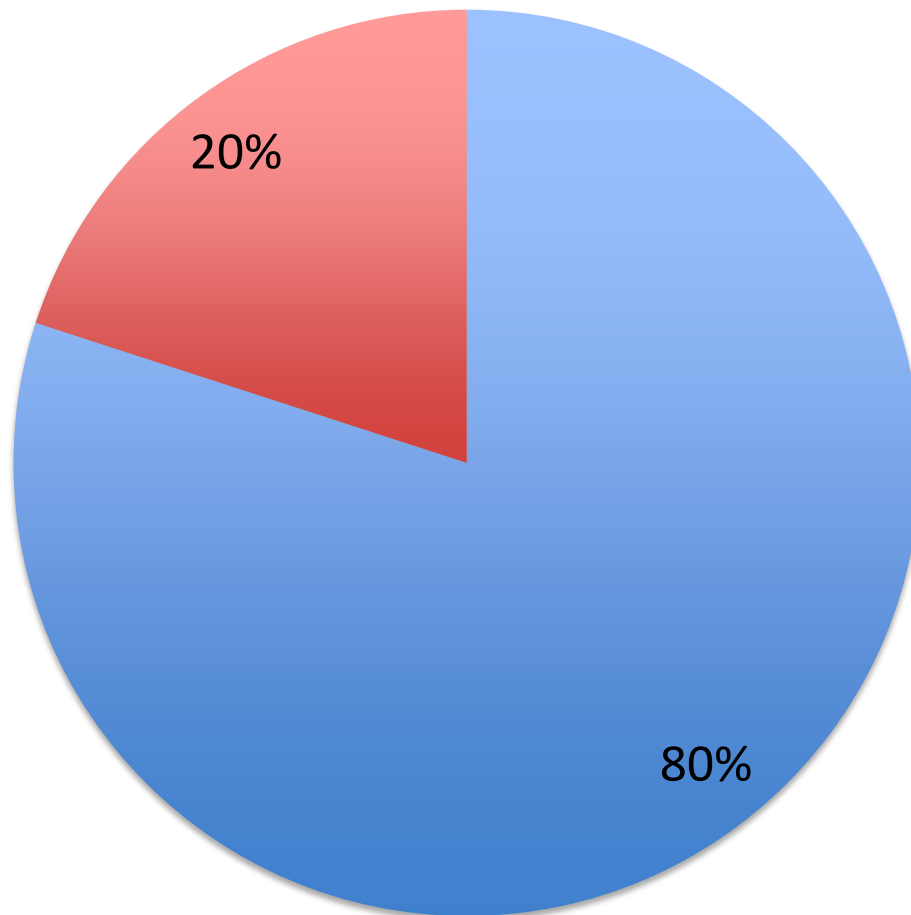

Who controls physical access to the IXP room/facility?

Which of these features does the IXP facility have?

Are any of the following services available at the exchange facility

What type of peering model is in place at the IXP?