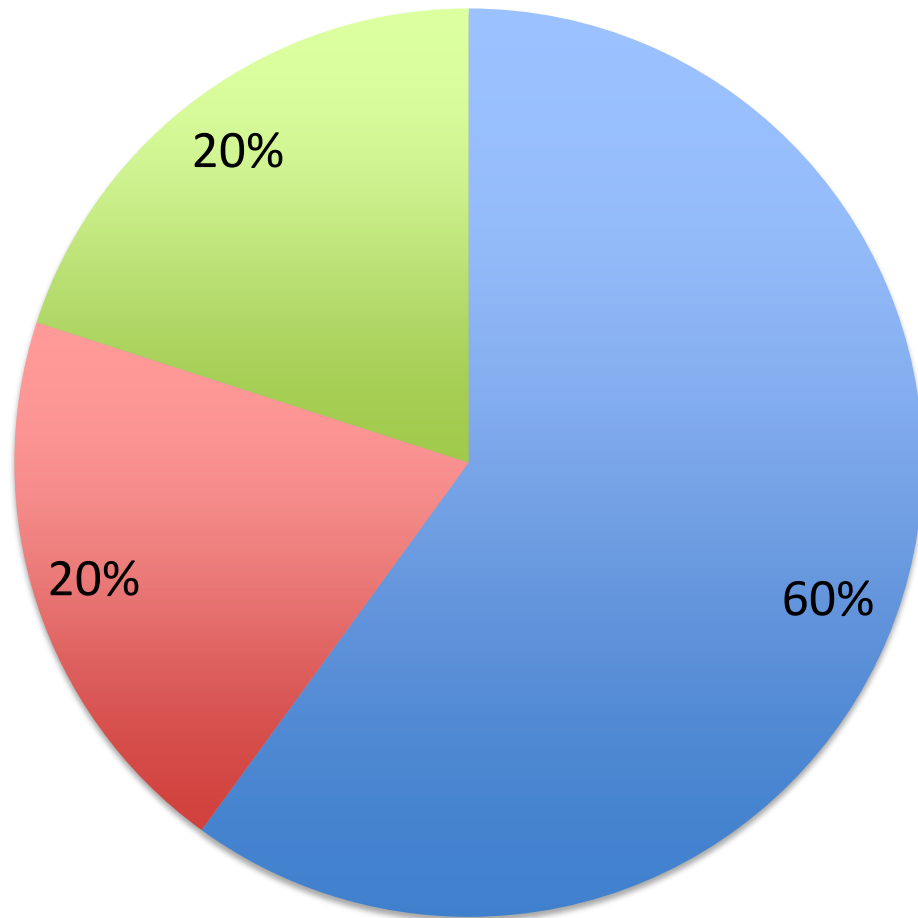

Does the IXP have server hardware and does it host services internally?

- Yes, the IXP has server hardware and hosts IXP related services.
- No, the IXP does not have any server hardware.
- I don't know.