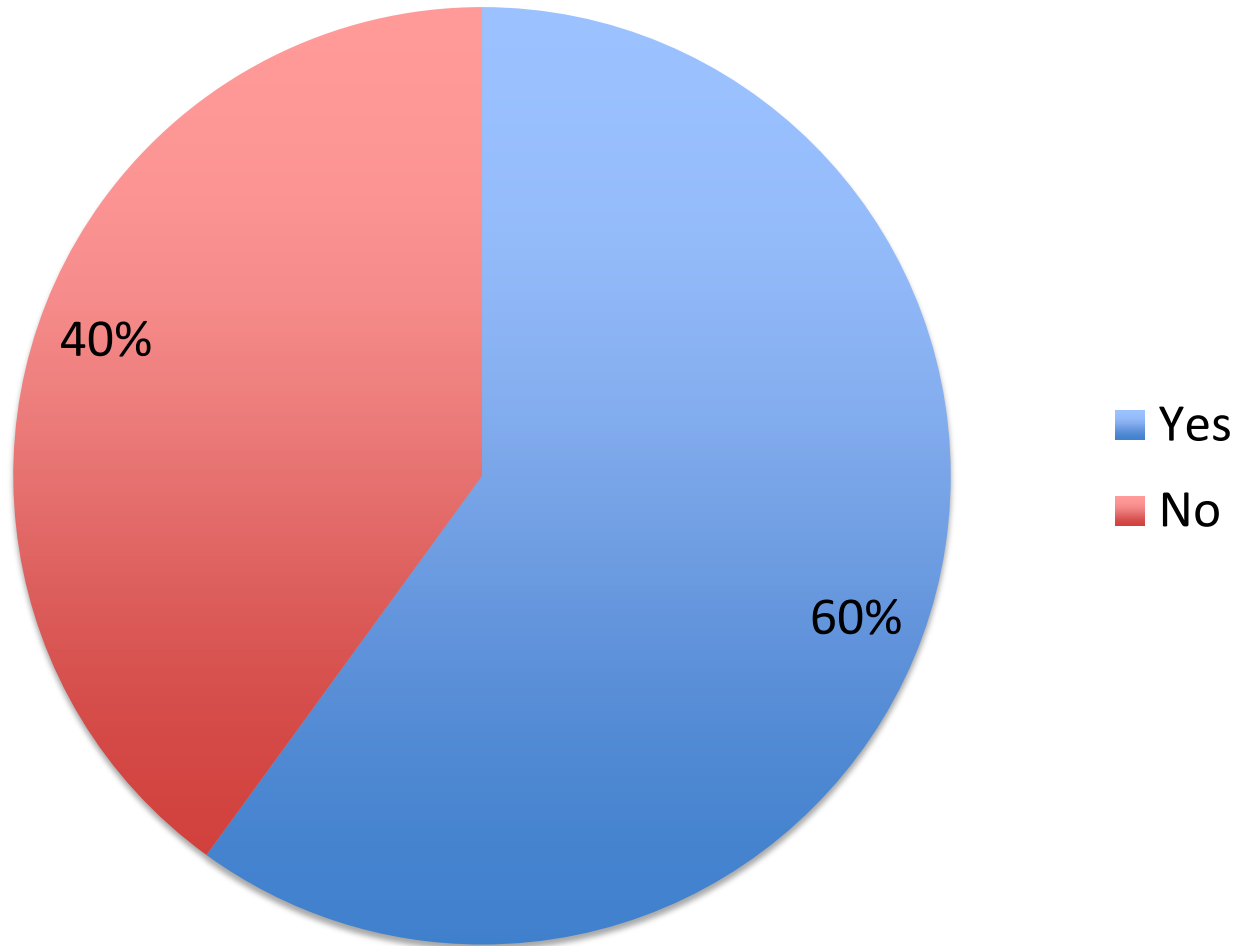

Does the IXP support remote peering?