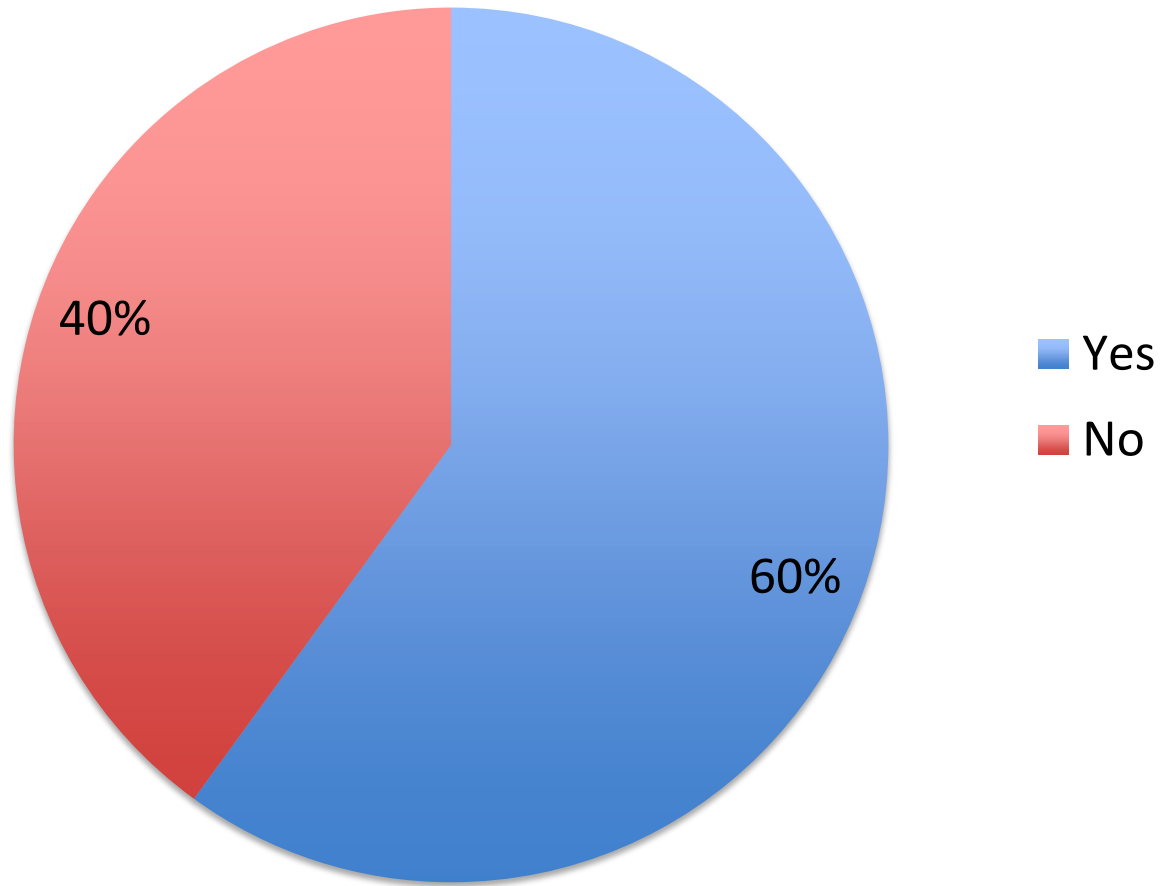

What is the IXP's Autonomous System Number (ASN)?