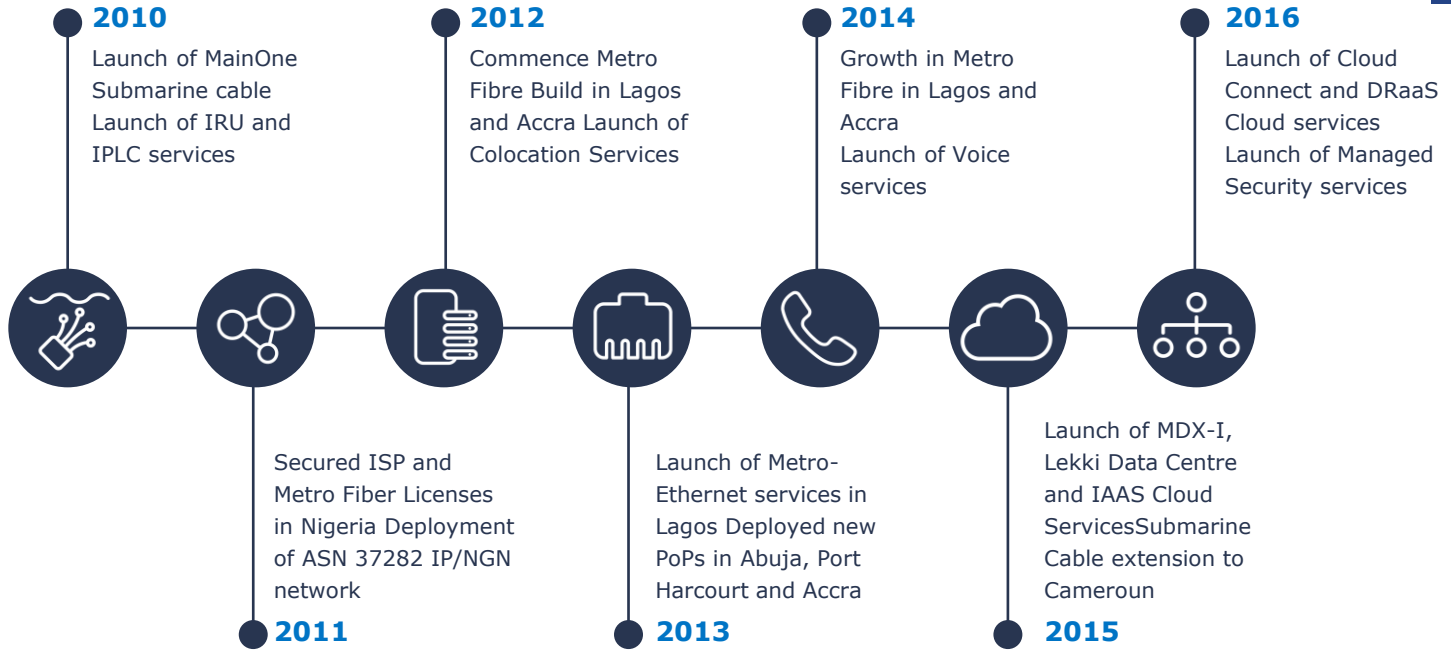

Our evolution