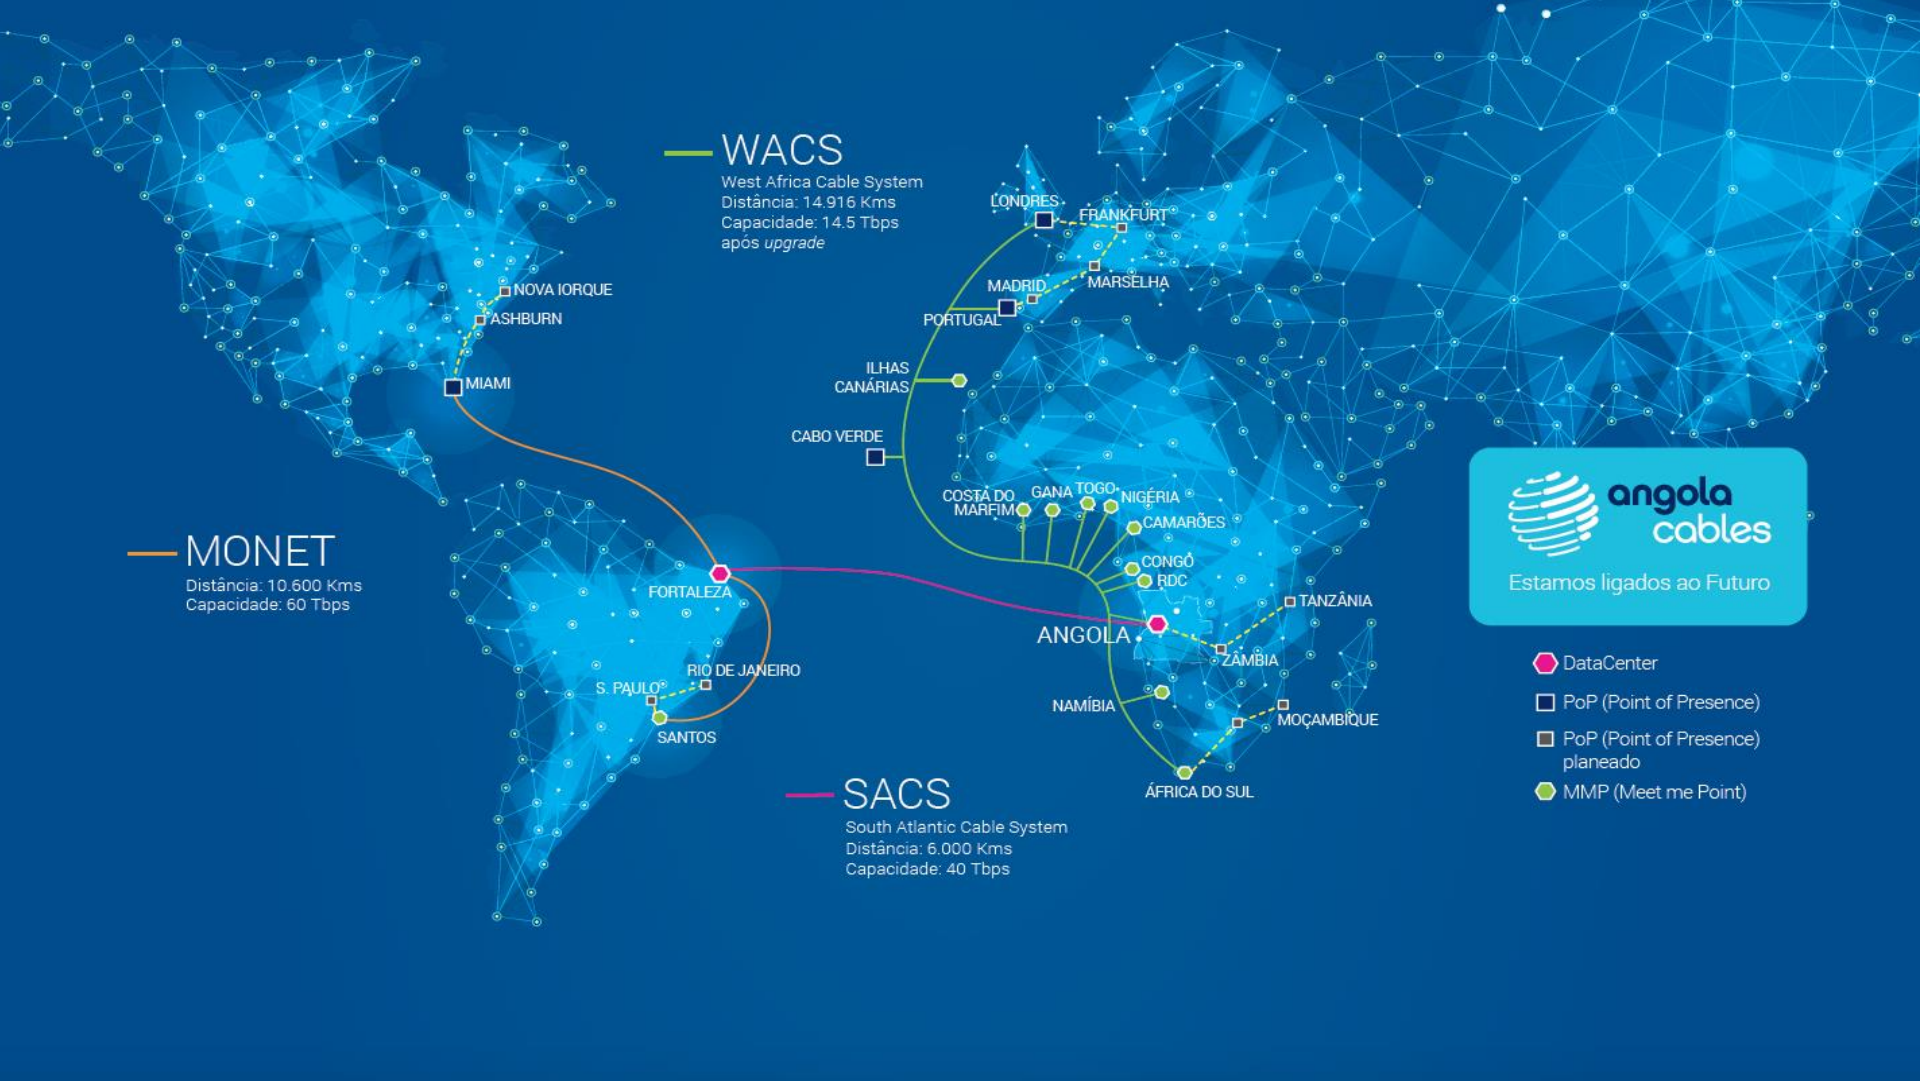

MainOne at a Glance - AFPIF 2016

Presented by: Chidinma Iwe

MainOne

Internet exchanges

©EnchantedLearning.com

MainOne's connection to the regional Internet Exchanges facilitates local content switching, giving West Africa users faster, better access to content through Nigerian and Ghanaian exchanges.

We cover (West Africa)

- Service Coverage in 8 West African countries:
 - Nigeria||Ghana||Togo||Burkina Faso||Benin||Cameroon||Niger||Ivory Coast
- Global Interconnection to over 300 operators via Telehouse North/East & Global Switch London

www.mainone.net

WACS

West Africa Cable System
 Distância: 14.916 Kms
 Capacidade: 14.5 Tbps
 após upgrade

MONET

Distância: 10.600 Kms
 Capacidade: 60 Tbps

SACS

South Atlantic Cable System
 Distância: 6.000 Kms
 Capacidade: 40 Tbps

Estamos ligados ao Futuro

-  DataCenter
-  PoP (Point of Presence)
-  PoP (Point of Presence) planeado
-  MMP (Meet me Point)